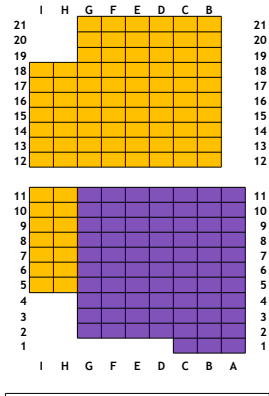

First Presbyterian Church

■ Limited Visibility Seating
■ Limited Visibility Seating

■ Season Subscriber Sections

H - ADA Seating

- STANDARD PRICING**
- SEASON SUBSCRIBERS: \$145 FOR SEASON 4 CONCERTS
 - INDIVIDUAL CONCERT SEATING \$40 POPS/CHRISTMAS/SPRING; \$25 MEM DAY
 - \$35 POPS/CHRISTMAS/SPRING; \$25 MEM DAY
 - \$30 POPS/CHRISTMAS/SPRING; \$20 MEM DAY
 - \$25 POPS/CHRISTMAS/SPRING; \$15 MEM DAY

- YOUTH 12 AND UNDER**
- NO DISCOUNT FOR SEASON SUBSCRIBERS
 - \$20 POPS/CHRISTMAS/SPRING; \$10 MEM DAY
 - \$15 POPS/CHRISTMAS/SPRING; \$10 MEM DAY
 - \$15 POPS/CHRISTMAS/SPRING; \$10 MEM DAY
 - \$10 POPS/CHRISTMAS/SPRING; \$10 MEM DAY