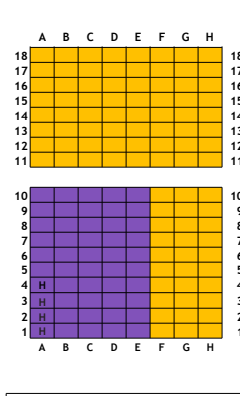

First Presbyterian Church

■ Limited Visibility Seating
■ Limited Visibility Seating

■ Season Subscriber Sections

H - ADA Seating

- STANDARD PRICING**
- SEASON SUBSCRIBERS: \$145 FOR SEASON 4 CONCERTS
 - INDIVIDUAL CONCERT SEATING \$40 POPS/CHRISTMAS/SPRING; \$25 MEM DAY
 - \$35 POPS/CHRISTMAS/SPRING; \$25 MEM DAY
 - \$30 POPS/CHRISTMAS/SPRING; \$20 MEM DAY
 - \$25 POPS/CHRISTMAS/SPRING; \$15 MEM DAY

- YOUTH 12 AND UNDER**
- NO DISCOUNT FOR SEASON SUBSCRIBERS
 - \$20 POPS/CHRISTMAS/SPRING; \$10 MEM DAY
 - \$15 POPS/CHRISTMAS/SPRING; \$10 MEM DAY
 - \$15 POPS/CHRISTMAS/SPRING; \$10 MEM DAY
 - \$10 POPS/CHRISTMAS/SPRING; \$10 MEM DAY