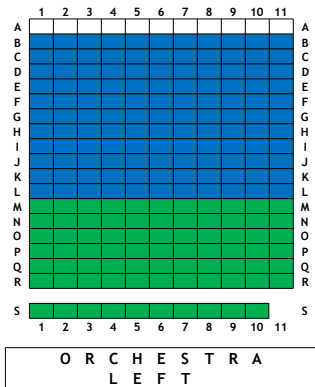

First Presbyterian Church

■ Limited Visibility Seating
■ Limited Visibility Seating

■ Season Subscriber Sections

H - ADA Seating

- STANDARD PRICING**
- SEASON SUBSCRIBERS: \$145 FOR SEASON 4 CONCERTS
 - INDIVIDUAL CONCERT SEATING \$40 POPS/CHRISTMAS/SPRING; \$25 MEM DAY
 - \$35 POPS/CHRISTMAS/SPRING; \$25 MEM DAY
 - \$30 POPS/CHRISTMAS/SPRING; \$20 MEM DAY
 - \$25 POPS/CHRISTMAS/SPRING; \$15 MEM DAY

- YOUTH 12 AND UNDER**
- NO DISCOUNT FOR SEASON SUBSCRIBERS
 - \$20 POPS/CHRISTMAS/SPRING; \$10 MEM DAY
 - \$15 POPS/CHRISTMAS/SPRING; \$10 MEM DAY
 - \$15 POPS/CHRISTMAS/SPRING; \$10 MEM DAY
 - \$10 POPS/CHRISTMAS/SPRING; \$10 MEM DAY