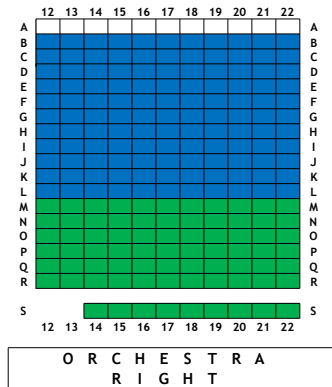

First Presbyterian Church

■ Limited Visibility Seating
■ Limited Visibility Seating

■ Season Subscriber Sections

H - ADA Seating

- STANDARD PRICING**
- SEASON SUBSCRIBERS: \$145 FOR SEASON 4 CONCERTS
 - INDIVIDUAL CONCERT SEATING \$40 POPS/CHRISTMAS/SPRING; \$25 MEM DAY
 - \$35 POPS/CHRISTMAS/SPRING; \$25 MEM DAY
 - \$30 POPS/CHRISTMAS/SPRING; \$20 MEM DAY
 - \$25 POPS/CHRISTMAS/SPRING; \$15 MEM DAY

- YOUTH 12 AND UNDER**
- NO DISCOUNT FOR SEASON SUBSCRIBERS
 - \$20 POPS/CHRISTMAS/SPRING; \$10 MEM DAY
 - \$15 POPS/CHRISTMAS/SPRING; \$10 MEM DAY
 - \$15 POPS/CHRISTMAS/SPRING; \$10 MEM DAY
 - \$10 POPS/CHRISTMAS/SPRING; \$10 MEM DAY