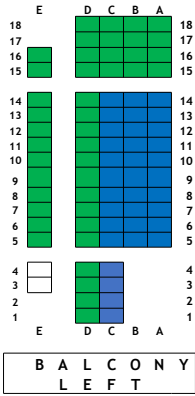

First Presbyterian Church

■ Limited Visibility Seating
■ Limited Visibility Seating

■ Season Subscriber Sections

H - ADA Seating

- STANDARD PRICING**
- SEASON SUBSCRIBERS: \$145 FOR SEASON 4 CONCERTS
 - INDIVIDUAL CONCERT SEATING \$40 POPS/CHRISTMAS/SPRING; \$25 MEM DAY
 - \$35 POPS/CHRISTMAS/SPRING; \$25 MEM DAY
 - \$30 POPS/CHRISTMAS/SPRING; \$20 MEM DAY
 - \$25 POPS/CHRISTMAS/SPRING; \$15 MEM DAY

- YOUTH 12 AND UNDER**
- NO DISCOUNT FOR SEASON SUBSCRIBERS
 - \$20 POPS/CHRISTMAS/SPRING; \$10 MEM DAY
 - \$15 POPS/CHRISTMAS/SPRING; \$10 MEM DAY
 - \$15 POPS/CHRISTMAS/SPRING; \$10 MEM DAY
 - \$10 POPS/CHRISTMAS/SPRING; \$10 MEM DAY