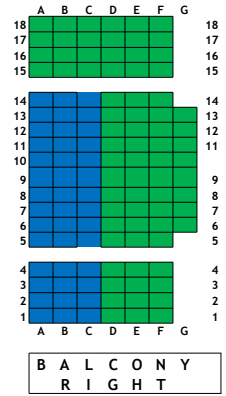

First Presbyterian Church

■ Limited Visibility Seating
■ Limited Visibility Seating

■ Season Subscriber Sections

H - ADA Seating

- STANDARD PRICING**
- SEASON SUBSCRIBERS: \$145 FOR SEASON 4 CONCERTS
 - INDIVIDUAL CONCERT SEATING \$40 POPS/CHRISTMAS/SPRING; \$25 MEM DAY
 - \$35 POPS/CHRISTMAS/SPRING; \$25 MEM DAY
 - \$30 POPS/CHRISTMAS/SPRING; \$20 MEM DAY
 - \$25 POPS/CHRISTMAS/SPRING; \$15 MEM DAY

- YOUTH 12 AND UNDER**
- NO DISCOUNT FOR SEASON SUBSCRIBERS
 - \$20 POPS/CHRISTMAS/SPRING; \$10 MEM DAY
 - \$15 POPS/CHRISTMAS/SPRING; \$10 MEM DAY
 - \$15 POPS/CHRISTMAS/SPRING; \$10 MEM DAY
 - \$10 POPS/CHRISTMAS/SPRING; \$10 MEM DAY