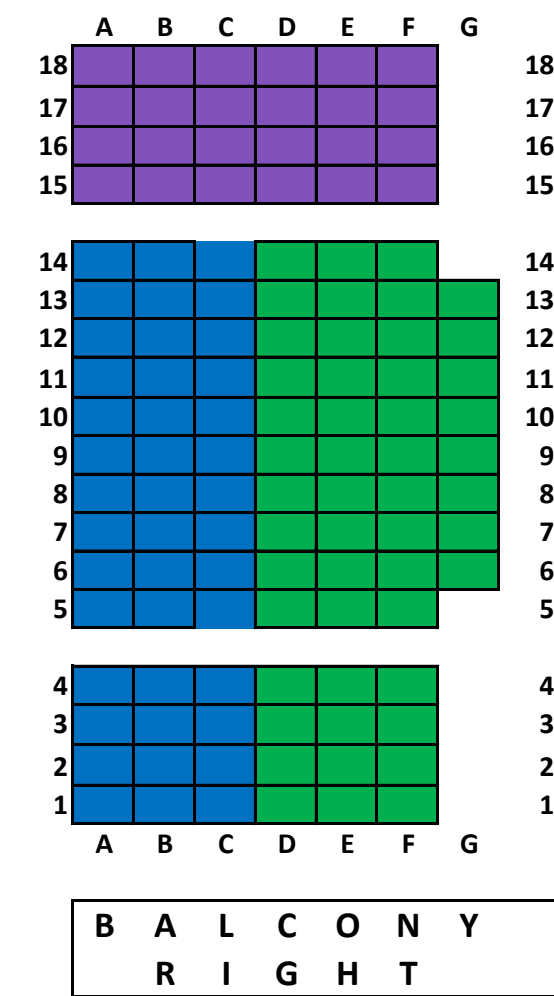

Hilton Head Choral Society
 Concert Seating Chart
 First Presbyterian Church

- STANDARD PRICING**
- SEASON SUBSCRIBERS: \$125 FOR SEASON
4 CONCERTS
 - INDIVIDUAL CONCERT SEATING
\$35 POPS/CHRISTMAS/SPRING; \$20 MEM DAY
 - \$30 POPS/CHRISTMAS/SPRING; \$20 MEM DAY
 - \$25 POPS/CHRISTMAS/SPRING; \$15 MEM DAY
 - \$20 POPS/CHRISTMAS/SPRING; \$10 MEM DAY

- YOUTH 12 AND UNDER**
- NO DISCOUNT FOR SEASON SUBSCRIBERS
 - \$25 POPS/CHRISTMAS/SPRING; \$15 MEM DAY
 - \$20 POPS/CHRISTMAS/SPRING; \$10 MEM DAY
 - \$15 POPS/CHRISTMAS/SPRING; \$10 MEM DAY
 - \$10 POPS/CHRISTMAS/SPRING/MEM DAY