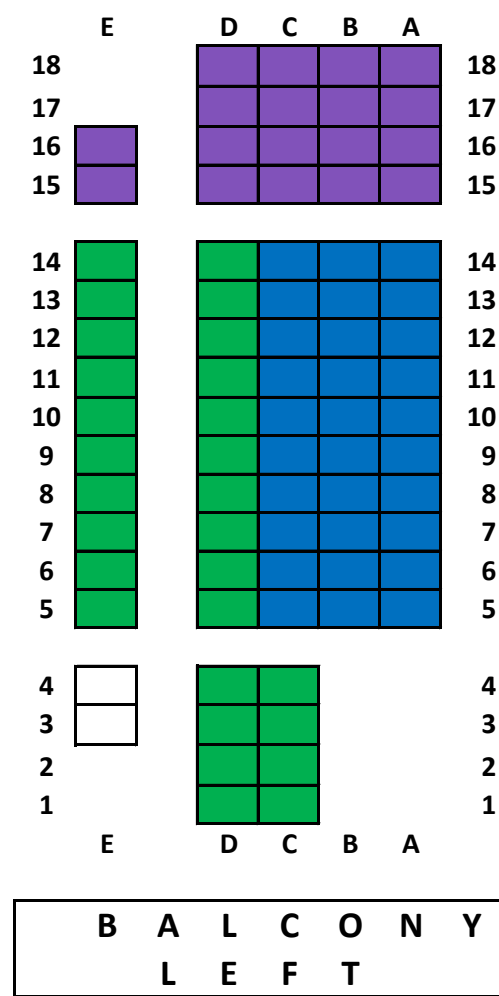

Hilton Head Choral Society
 Concert Seating Chart
 First Presbyterian Church

- STANDARD PRICING**
- SEASON SUBSCRIBERS: \$125 FOR SEASON
4 CONCERTS
 - INDIVIDUAL CONCERT SEATING
\$35 POPS/CHRISTMAS/SPRING; \$20 MEM DAY
 - \$30 POPS/CHRISTMAS/SPRING; \$20 MEM DAY
 - \$25 POPS/CHRISTMAS/SPRING; \$15 MEM DAY
 - \$20 POPS/CHRISTMAS/SPRING; \$10 MEM DAY

- YOUTH 12 AND UNDER**
- NO DISCOUNT FOR SEASON SUBSCRIBERS
 - \$25 POPS/CHRISTMAS/SPRING; \$15 MEM DAY
 - \$20 POPS/CHRISTMAS/SPRING; \$10 MEM DAY
 - \$15 POPS/CHRISTMAS/SPRING; \$10 MEM DAY
 - \$10 POPS/CHRISTMAS/SPRING/MEM DAY