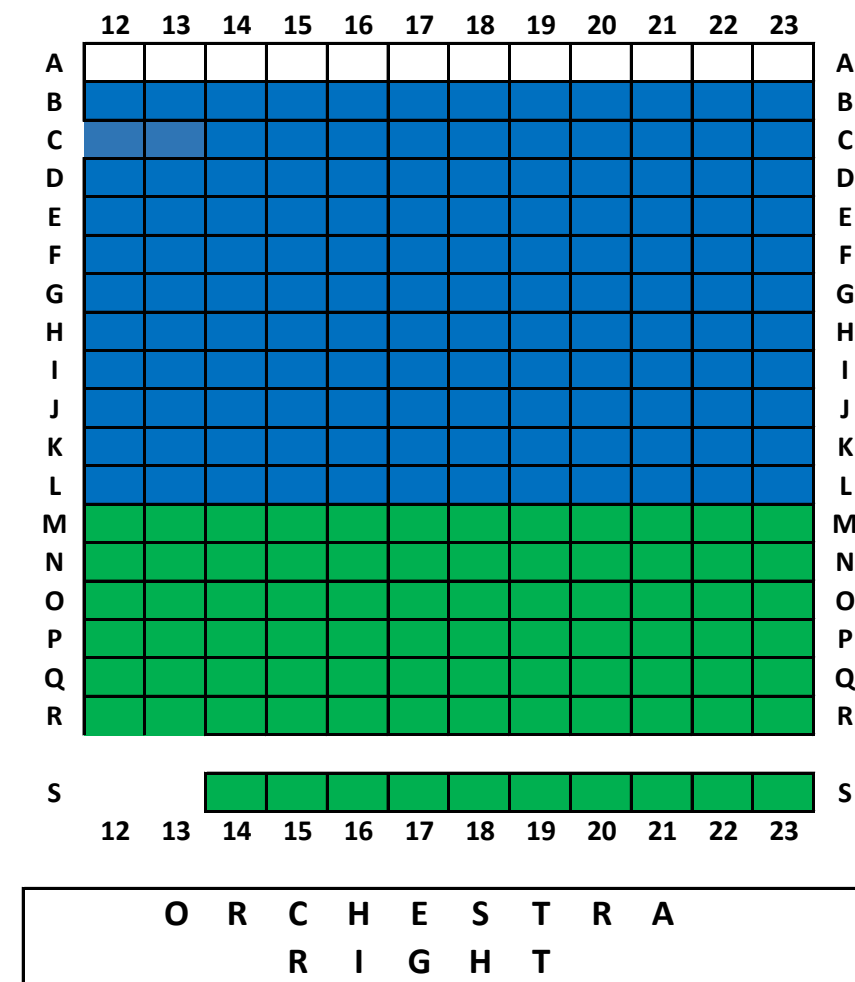

Hilton Head Choral Society
 Concert Seating Chart
 First Presbyterian Church

- STANDARD PRICING**
- SEASON SUBSCRIBERS: \$125 FOR SEASON
4 CONCERTS
 - INDIVIDUAL CONCERT SEATING
\$35 POPS/CHRISTMAS/SPRING; \$20 MEM DAY
 - \$30 POPS/CHRISTMAS/SPRING; \$20 MEM DAY
 - \$25 POPS/CHRISTMAS/SPRING; \$15 MEM DAY
 - \$20 POPS/CHRISTMAS/SPRING; \$10 MEM DAY

- YOUTH 12 AND UNDER**
- NO DISCOUNT FOR SEASON SUBSCRIBERS
 - \$25 POPS/CHRISTMAS/SPRING; \$15 MEM DAY
 - \$20 POPS/CHRISTMAS/SPRING; \$10 MEM DAY
 - \$15 POPS/CHRISTMAS/SPRING; \$10 MEM DAY
 - \$10 POPS/CHRISTMAS/SPRING/MEM DAY