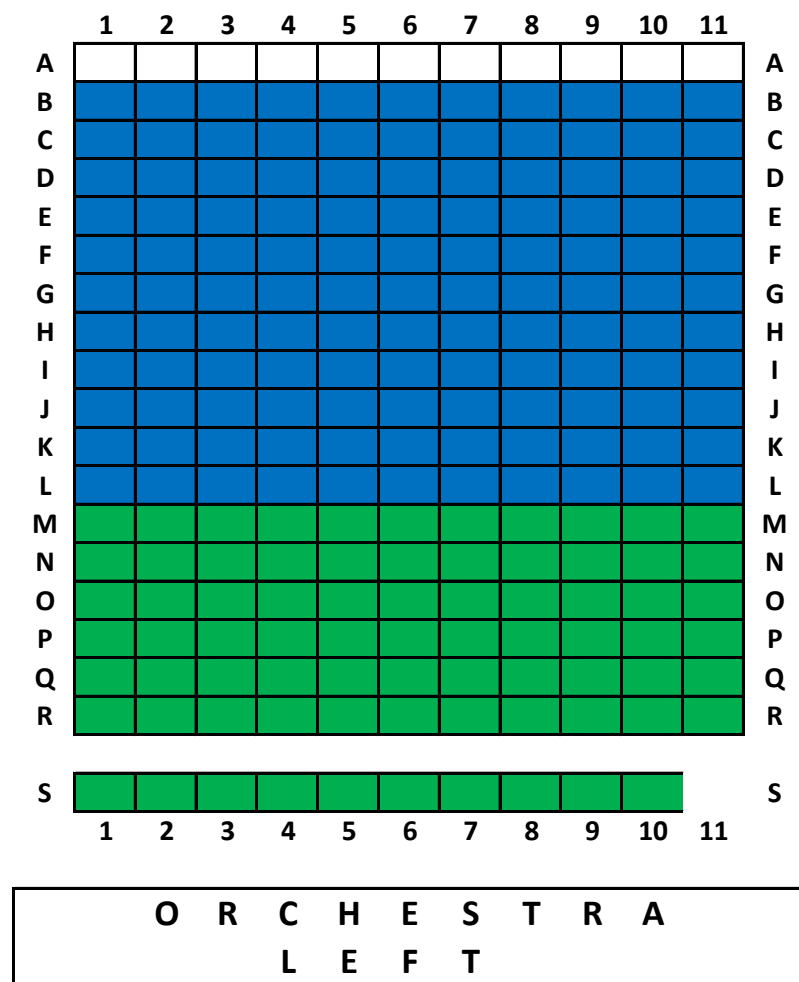

Hilton Head Choral Society
 Concert Seating Chart
 First Presbyterian Church

- STANDARD PRICING**
- SEASON SUBSCRIBERS: \$125 FOR SEASON
4 CONCERTS
 - INDIVIDUAL CONCERT SEATING
\$35 POPS/CHRISTMAS/SPRING; \$20 MEM DAY
 - \$30 POPS/CHRISTMAS/SPRING; \$20 MEM DAY
 - \$25 POPS/CHRISTMAS/SPRING; \$15 MEM DAY
 - \$20 POPS/CHRISTMAS/SPRING; \$10 MEM DAY

- YOUTH 12 AND UNDER**
- NO DISCOUNT FOR SEASON SUBSCRIBERS
 - \$25 POPS/CHRISTMAS/SPRING; \$15 MEM DAY
 - \$20 POPS/CHRISTMAS/SPRING; \$10 MEM DAY
 - \$15 POPS/CHRISTMAS/SPRING; \$10 MEM DAY
 - \$10 POPS/CHRISTMAS/SPRING/MEM DAY