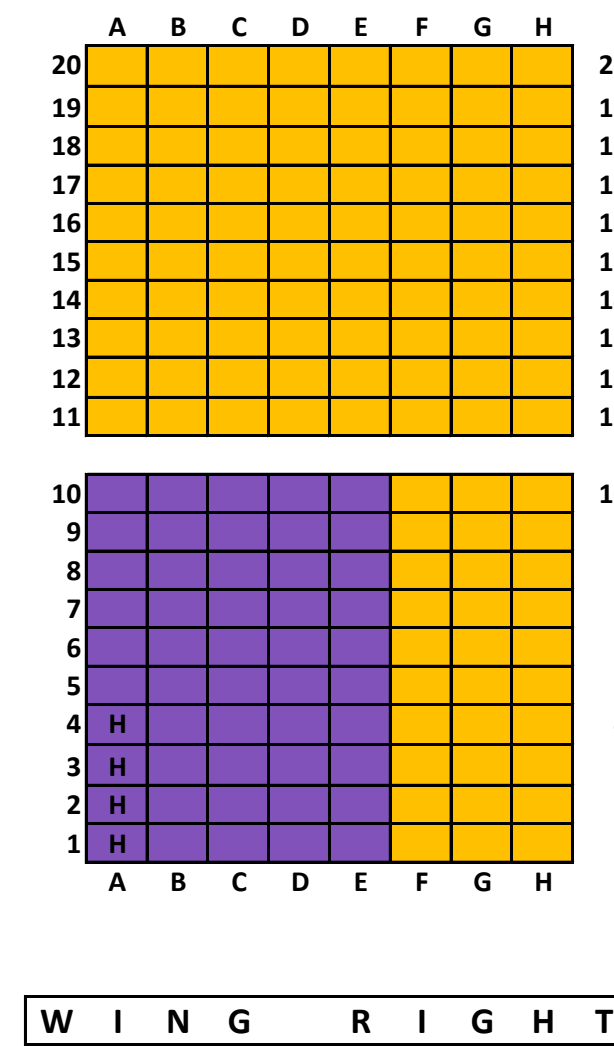

Hilton Head Choral Society
 Concert Seating Chart
 First Presbyterian Church

- STANDARD PRICING**
- SEASON SUBSCRIBERS: \$125 FOR SEASON
4 CONCERTS
 - INDIVIDUAL CONCERT SEATING
\$35 POPS/CHRISTMAS/SPRING; \$20 MEM DAY
 - \$30 POPS/CHRISTMAS/SPRING; \$20 MEM DAY
 - \$25 POPS/CHRISTMAS/SPRING; \$15 MEM DAY
 - \$20 POPS/CHRISTMAS/SPRING; \$10 MEM DAY

- YOUTH 12 AND UNDER**
- NO DISCOUNT FOR SEASON SUBSCRIBERS
 - \$25 POPS/CHRISTMAS/SPRING; \$15 MEM DAY
 - \$20 POPS/CHRISTMAS/SPRING; \$10 MEM DAY
 - \$15 POPS/CHRISTMAS/SPRING; \$10 MEM DAY
 - \$10 POPS/CHRISTMAS/SPRING/MEM DAY