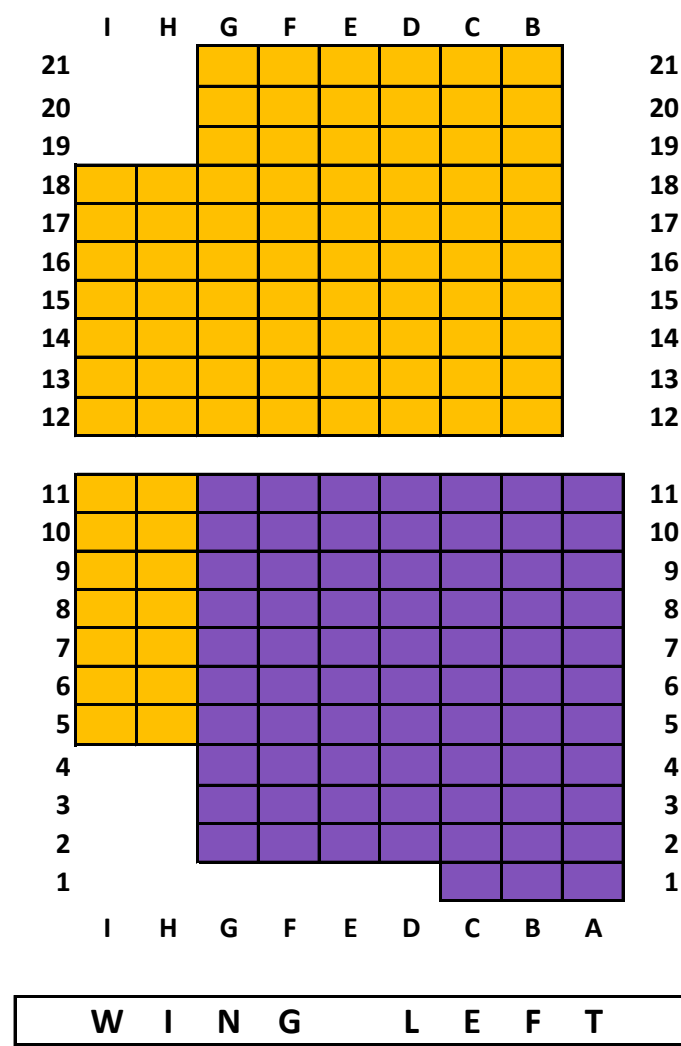

Hilton Head Choral Society
 Concert Seating Chart
 First Presbyterian Church

- STANDARD PRICING**
- SEASON SUBSCRIBERS: \$125 FOR SEASON
4 CONCERTS
 - INDIVIDUAL CONCERT SEATING
\$35 POPS/CHRISTMAS/SPRING; \$20 MEM DAY
 - \$30 POPS/CHRISTMAS/SPRING; \$20 MEM DAY
 - \$25 POPS/CHRISTMAS/SPRING; \$15 MEM DAY
 - \$20 POPS/CHRISTMAS/SPRING; \$10 MEM DAY

- YOUTH 12 AND UNDER**
- NO DISCOUNT FOR SEASON SUBSCRIBERS
 - \$25 POPS/CHRISTMAS/SPRING; \$15 MEM DAY
 - \$20 POPS/CHRISTMAS/SPRING; \$10 MEM DAY
 - \$15 POPS/CHRISTMAS/SPRING; \$10 MEM DAY
 - \$10 POPS/CHRISTMAS/SPRING/MEM DAY